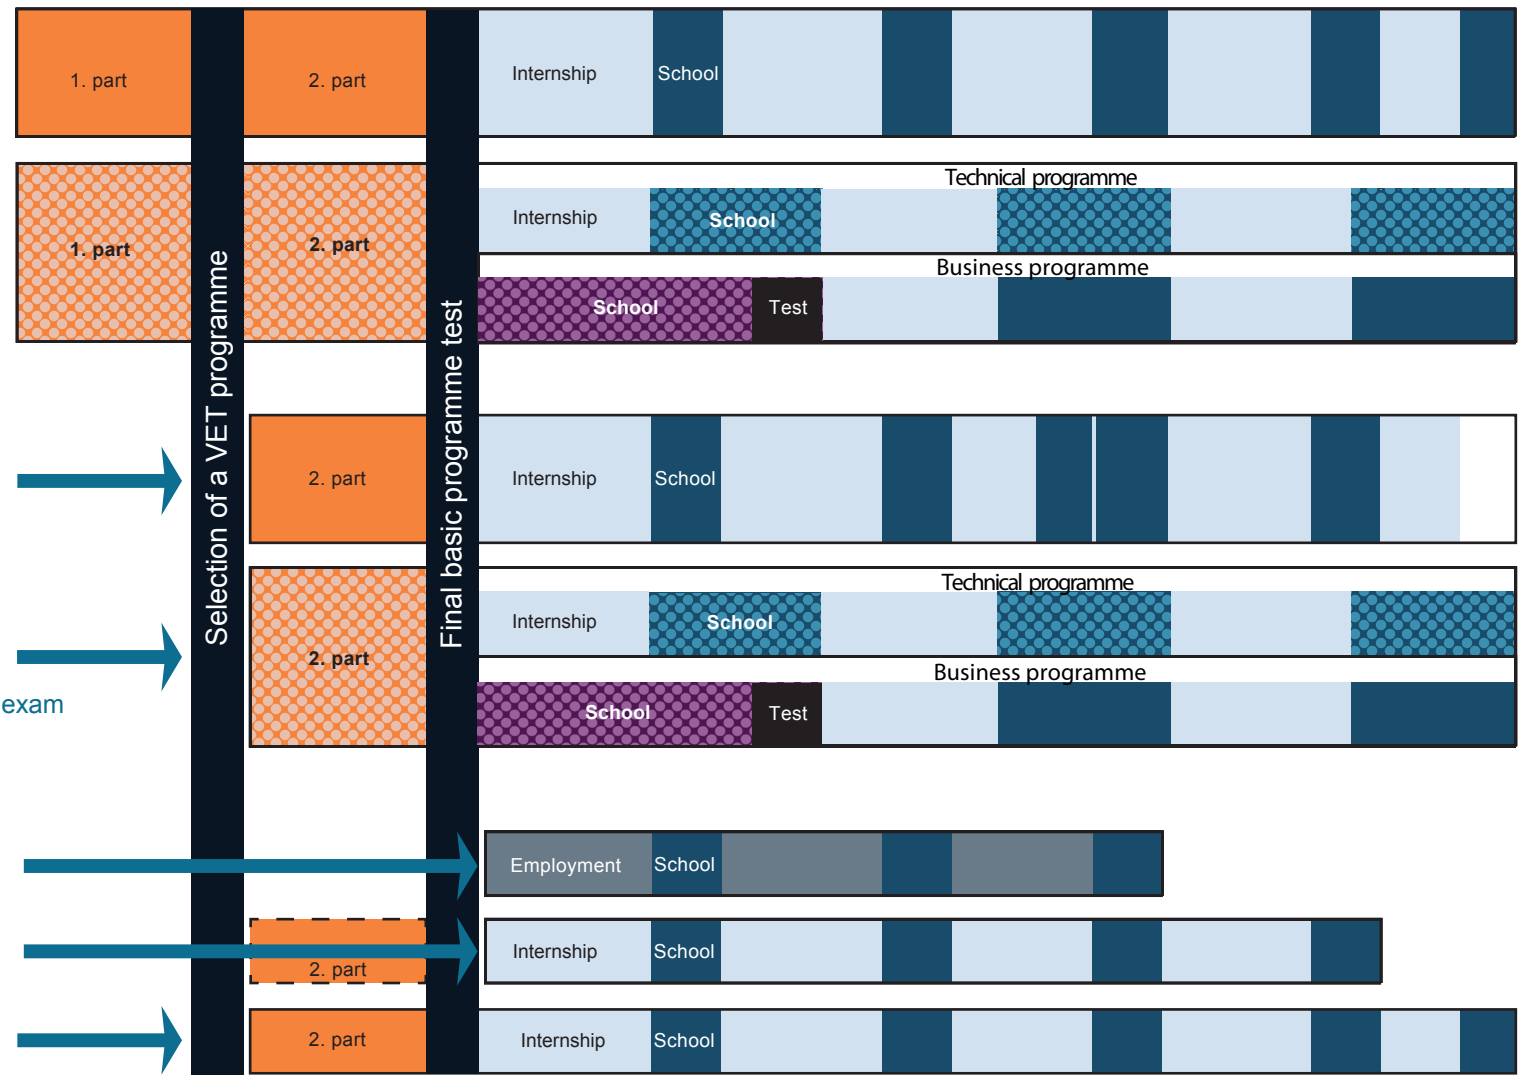

Eux
Vocational Education and Training including General Upper Secondary exam

Euv
Vocational Education and Training for adults with/without relevant work experience

FGU
Preparatory Basic Education and Training

agu
General basic education

pgu
Basic production education

egu
Basic vocational education

Leads to employment opportunities and further education

Basic programme	
School based learning	
Work based learning	
Basic programme including upper secondary subjects	
Competences for further study	
VET and upper secondary subjects	
Employment	
Preparing and training for work	